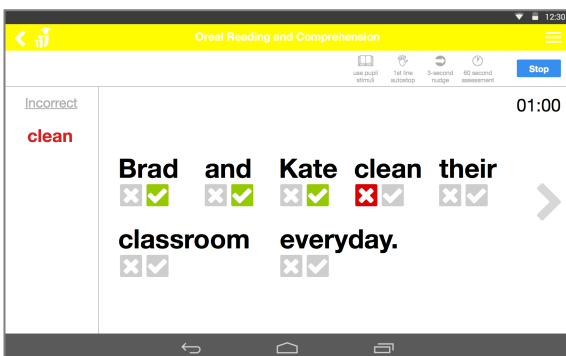

Disclaimer

This datasheet is for informational purposes only. THERE ARE NO WARRANTIES, EXPRESS OR IMPLIED, IN THIS SUMMARY. Companies, names, and/or data used in screens and sample output are fictitious, unless otherwise noted.