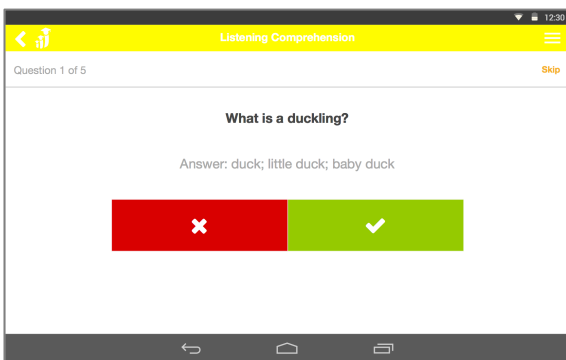

## Overview

OpenEMIS EGRA is a free mobile application that can be used by teachers and parents to assess the reading ability of early grade students. EGRA stands for Early Grade Reading Assessment which is an internationally recognized standard for assessing early grade reading. OpenEMIS EGRA uses the standard assessment tests such as identifying and reading letters, words and sentences.

## Benefits

- ✓ Free
- ✓ Does not require internet access
- ✓ Works on phone and tablet devices
- ✓ Conducts multiple different test types based on the EGRA standard