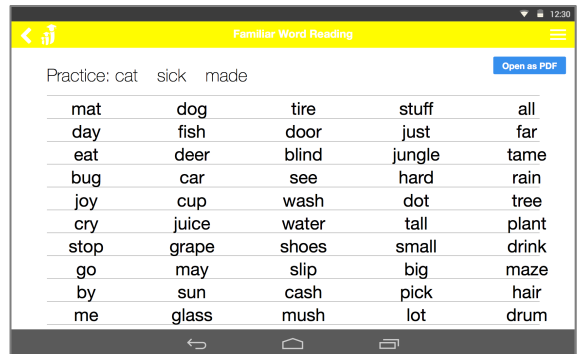

## Overview

OpenEMIS EGRA is a free mobile application that can be used by teachers and parents to assess the reading ability of early grade students. EGRA stands for Early Grade Reading Assessment which is an internationally recognized standard for assessing early grade reading. OpenEMIS EGRA uses the standard assessment tests such as identifying and reading letters, words and sentences.

## Benefits

- ✓ Free
- ✓ Does not require internet access
- ✓ Works on phone and tablet devices
- ✓ Conducts multiple different test types based on the EGRA standard