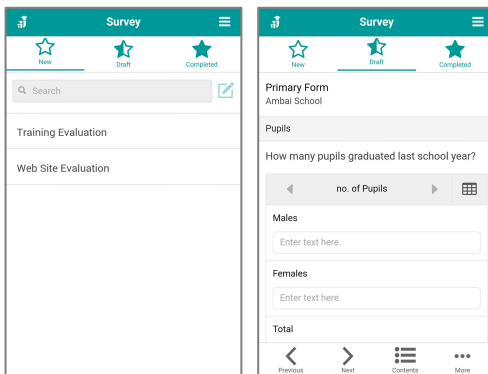

Benefits

- ✓ Multiple survey templates can be downloaded from a server
- ✓ Surveys can be saved as a draft and completed surveys upload to a server
- ✓ Does not require an internet connection to capture data
- ✓ Works on phones and tablets