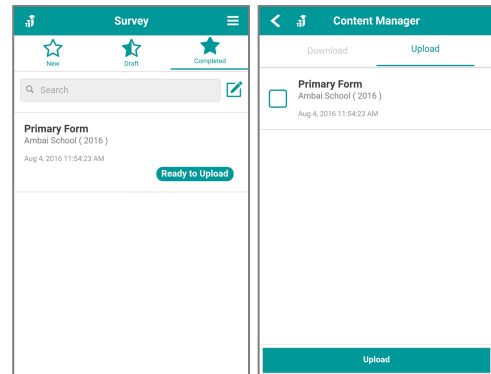

### Overview

OpenEMIS Survey facilitates the collection of field data at the school level through a user-friendly mobile app. Multiple customized survey templates can be downloaded to the OpenEMIS Survey App. The OpenEMIS Survey app can then be used offline to conduct surveys via mobile or tablet and, once completed, the files can be uploaded back to the server for analysis and reporting.

### Benefits

- ✓ Multiple survey templates can be downloaded from a server
- ✓ Surveys can be saved as a draft and completed surveys upload to a server
- ✓ Does not require an internet connection to capture data
- ✓ Works on phones and tablets