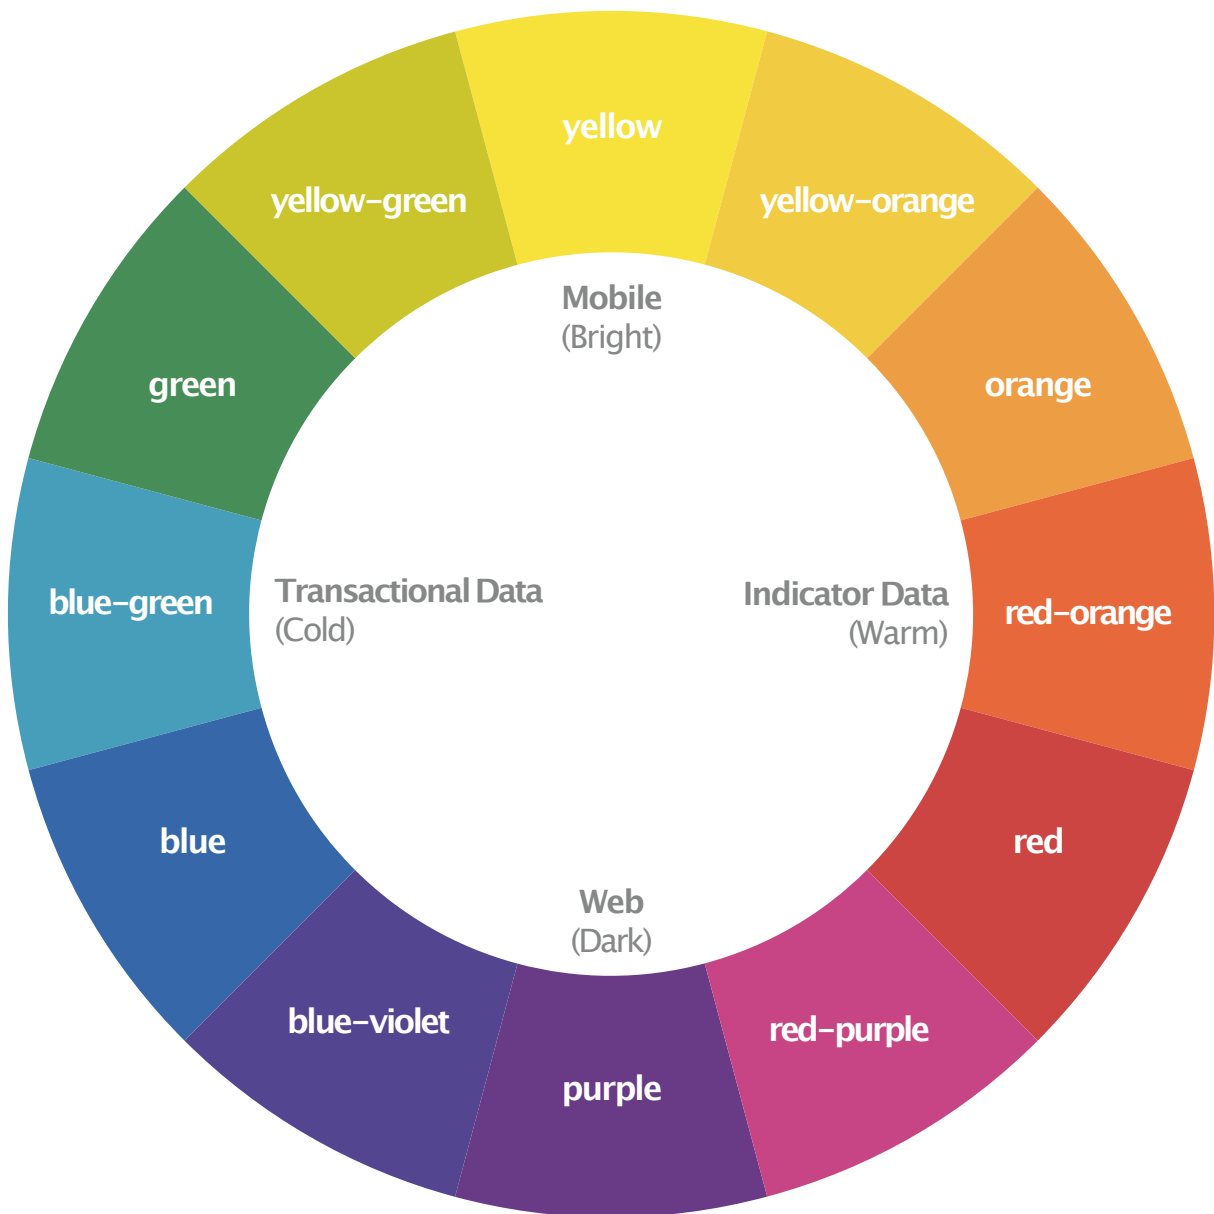

01 Full Logo

This is the original two-toned logo, use this whenever possible.

02 White on Dark

The White on Dark version of the logo will only be used in cases where the background causes the logo to blend in and not stand out.

01 Proportions

Always maintain proportions of the logo. Do not stretch, squish or change the size of the elements individually.

02 Colour

There are only two variations to the for the OpenEMIS logo. One with the blue and gray, the other being single tone and white in colour.

03 Visibility

The logo must be visible and have adequate breathing space. Do not put the logo on a messy background or be too close to another element.

01

02

03

Product colour

Our product colors are chosen based on this color wheel.

Brighter colors for mobile, darker colors for web.

Cold colors for Transactional Data, warm colors for Indicator data.

Mobile - Transactional Data (Bright - Cold Colors)

OpenEMIS EGRA

HEX #FFFF00
RGB 255/255/0
CMYK 10/0/95/0