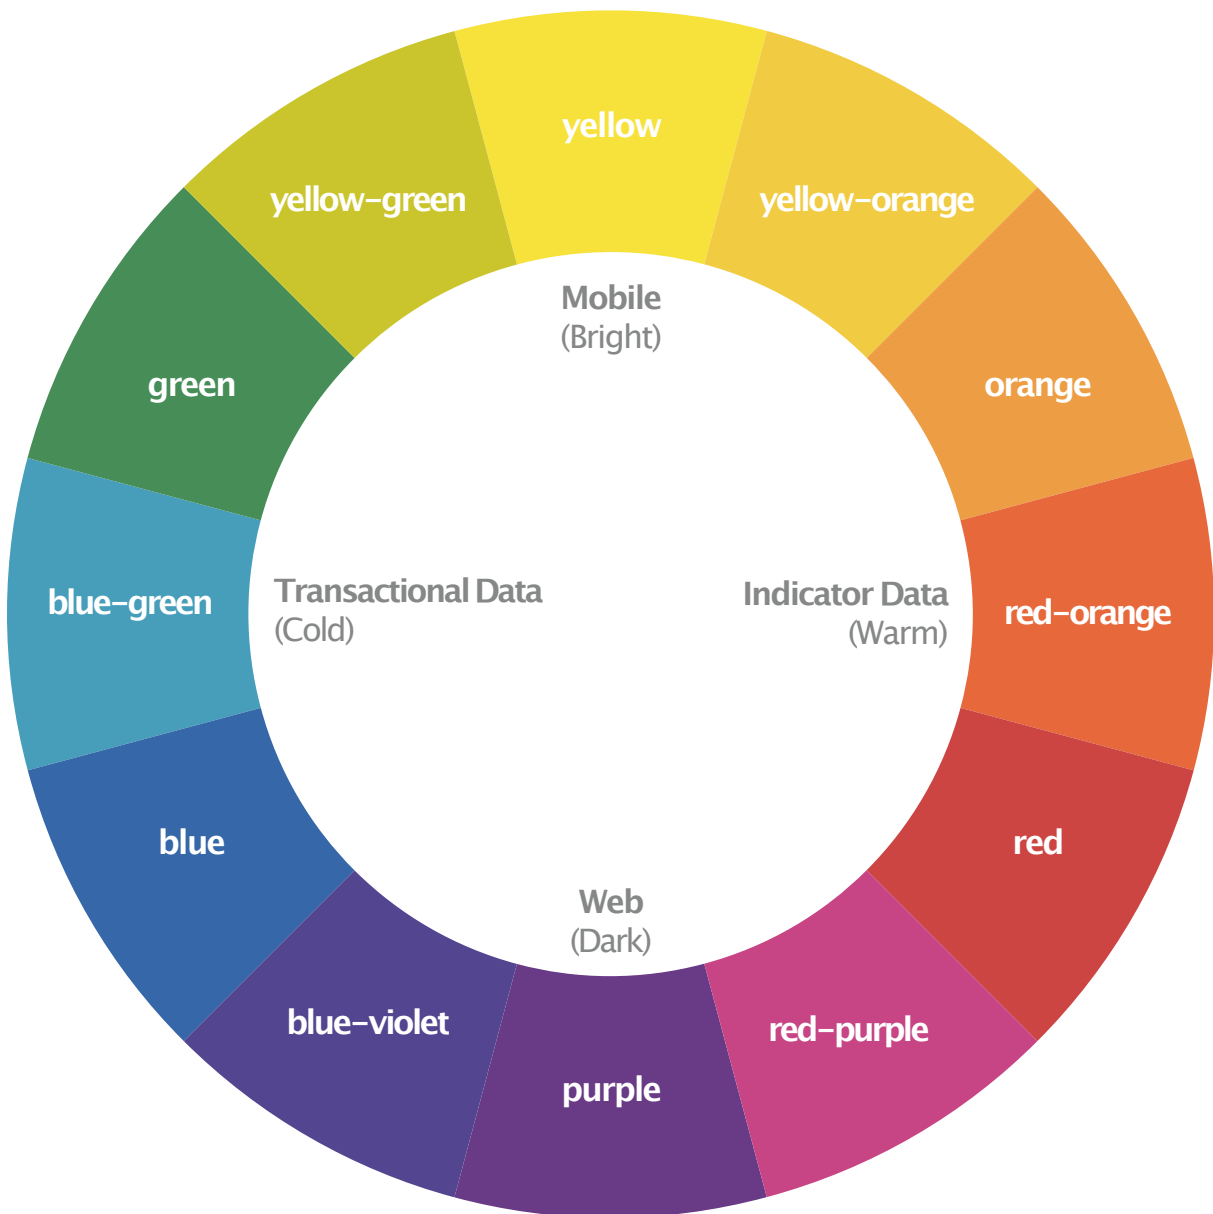

01 Full Logo

This is the original two-toned logo, use this whenever possible.

02 White on Dark

The White on Dark version of the logo will only be used in cases where the background causes the logo to blend in and not stand out.

01 Proportions

Always maintain proportions of the logo. Do not stretch, squish or change the size of the elements individually.

02 Colour

There are only two variations to the for the OpenEMIS logo. One with the blue and gray, the other being single tone and white in colour.

03 Visibility

The logo must be visible and have adequate breathing space. Do not put the logo on a messy background or be too close to another element.

01

02

03

Product colour

Our product colors are chosen based on this color wheel.

Brighter colors for mobile, darker colors for web.

Cold colors for Transactional Data, warm colors for Indicator data.

Mobile - Transactional Data (Bright - Cold Colors)

OpenEMIS EGRA

HEX #FFFF00
RGB 255/255/0
CMYK 10/0/95/0